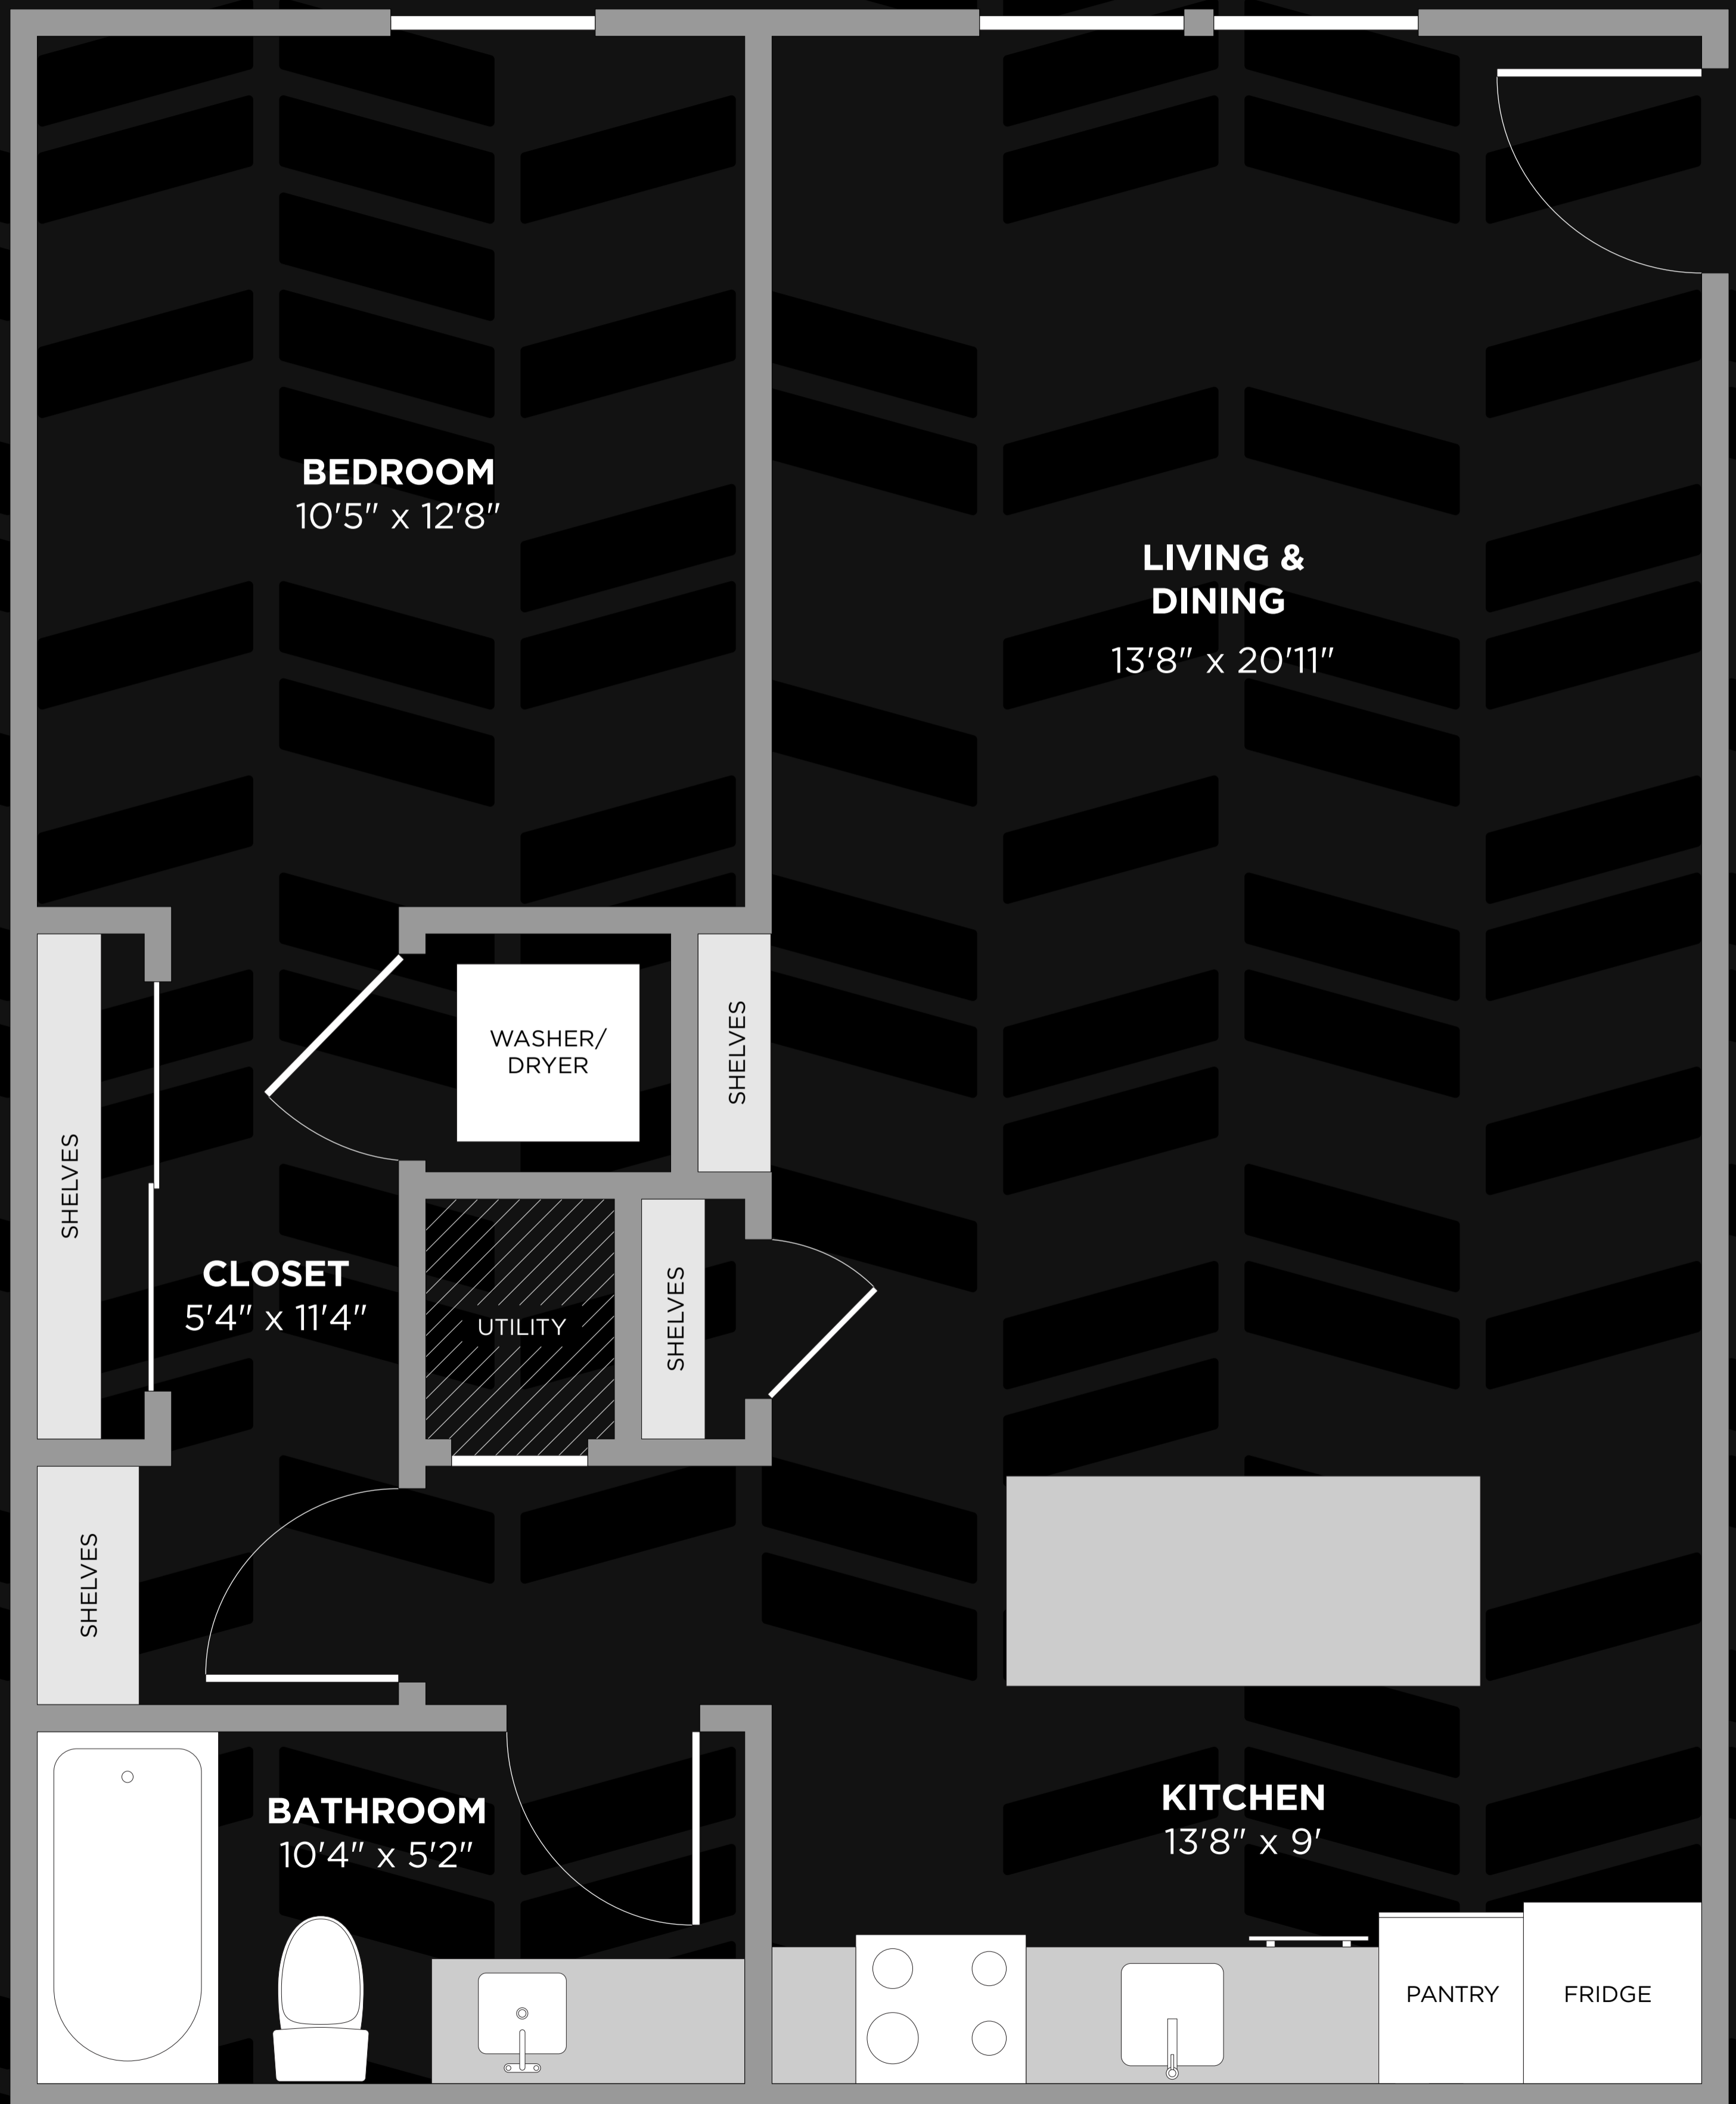

BUFFALO
1BR / 785 SQFT

10 F T S
B R I C K
A V E N U E
E N U

Floor Plan

BUFFALO
1BR / 785 SQFT

Unit Features

FINISHES & FIXTURES

Wall Color

Cabinet Color
upper

Cabinet Color
lower

Kitchen Backsplash
white Carrara quartz

Flooring
concrete (floor 1)
vinyl plank (floors 2/3)

Lighting
LED cans

APPLIANCES

Whirlpool Energy Star

Washer
stackable

Dryer
stackable

Dishwasher

Refrigerator
ice maker included

Range

Venthood

love where you live

BY SPECIALIZED REAL ESTATE GROUP