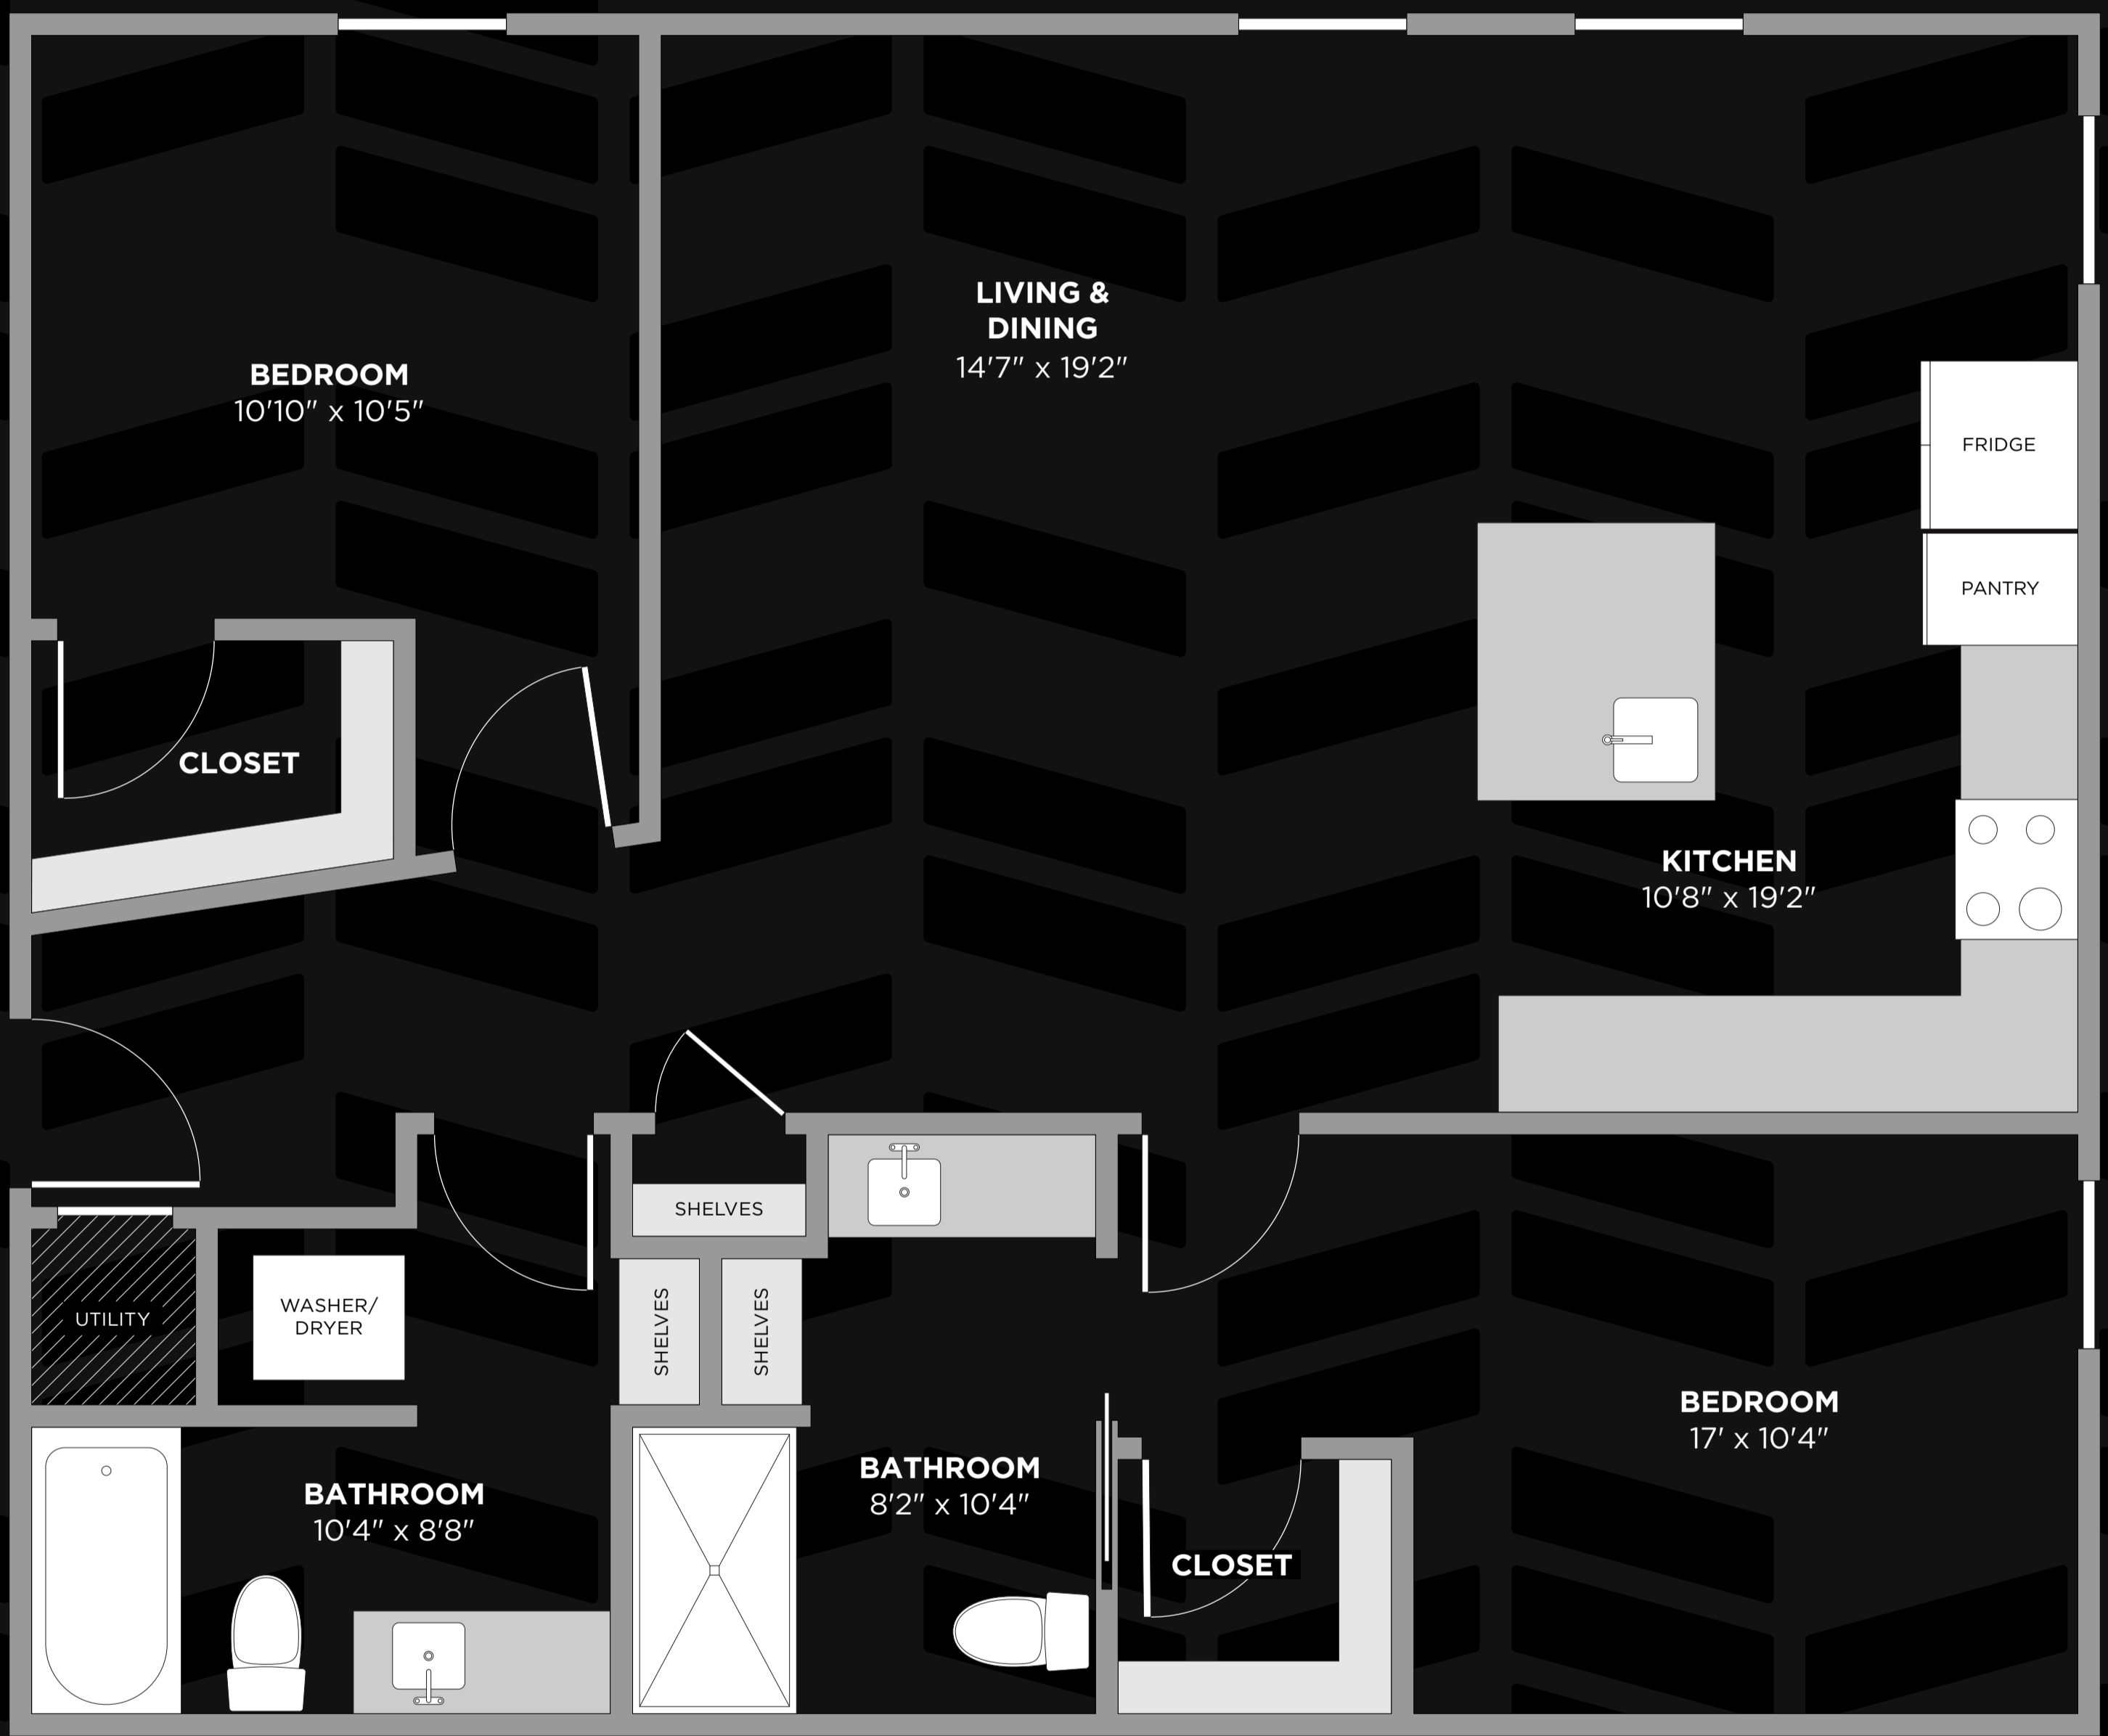

MULBERRY
2BR / 1,163 SQFT

LOWFLO
BRICK
KUN
AVENUE

Floor Plan

MULBERRY
2BR / 1,163 SQFT

Unit Features

FINISHES & FIXTURES

Wall Color

Cabinet Color
upper

Cabinet Color
lower

Kitchen Backsplash
white Carrara quartz

Kitchen Backsplash
white carrera quartz

Shower Tile

Flooring
vinyl plank

Lighting
LED cans

APPLIANCES

Whirlpool Energy Star

Washer
stackable

Dryer
stackable

Dishwasher

Refrigerator
ice maker included

Range

Venthood

love where you live

BY SPECIALIZED REAL ESTATE GROUP